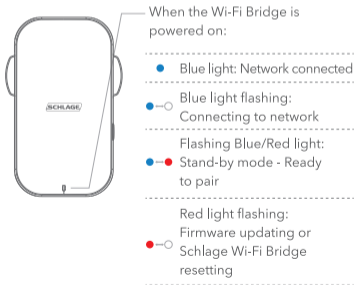

Wi-Fi Bridge (AB100)

Quick Start Guide

Compatible with Schlage Ease S1 and
S1 Keyless Smart Deadbolts and
S2 Smart Entry Lock

WORKS WITH

SCHLAGE ABODE

Schlage Wi-Fi Bridge (AB100)

Model:	Schlage Wi-Fi Bridge (AB100)
Dimensions:	86mm x 54mm x 40mm
Network:	Wi-Fi 2.4GHz
IEEE standard:	802.11 b/g/n
Power input:	220-240V ~, 50Hz, 10mA

Light Status

Note: Do not power off when red light is flashing.

Pair Wi-Fi Bridge with Schlage Abode app

- 1 Download the Schlage Abode app

- 2 Select Add Device

- 3 Select Schlage Abode Wi-Fi Bridge

- 4 Follow on screen instructions to complete the pairing process.